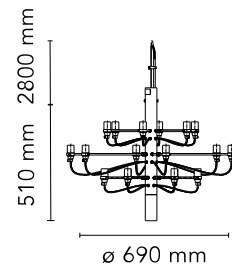

FLOS

A1352009 Matte White

2097/18 (clear bulbs)

Designed by Gino Sarfatti, 2019

LED retrofit - 18 x 15W

Suspension lamp providing diffused light. Steel central structure with brass arms, both available either chromium-plated, matte black, matte white or golded. Steel ceiling fitting and rose.

Are you a professional and your project needs consulting and support?

[BOOK AN APPOINTMENT](#)

Main specifications

EAN	8059607054642
Mounting	Suspension
Environments	Indoor dry location
Light Source Type	Bulb
Lamp category	LED retrofit
Lamp holders	E14
Ilcos	IBS/F
Number of heads	18
Power (W)	15

Physical

Colour	Matte White
Cord length (mm)	2800
Net weight (kg)	3.27
Package volume (m3)	0.02
IP internal	20

Download

[Mounting instructions](#)

Photometric

Lighting type	Total
Light distribution	Asymmetric