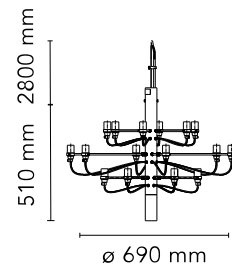

FLOS

A1351009 Matte White

2097/18 (frosted bulbs)

Designed by Gino Sarfatti, 2019

LED retrofit - 18 x 15W

Suspension lamp providing diffused light. Steel central structure with brass arms, both available either chromium-plated, matte black, matte white or golded. Steel ceiling fitting and rose.

Are you a professional and your project needs consulting and support?

[BOOK AN APPOINTMENT](#)

Main specifications

EAN	8059607054635
Mounting	Suspension
Environments	Indoor dry location
Light Source Type	Bulb
Lamp category	LED retrofit
Lamp holders	E14
Ilcos	IBS/F
Number of heads	18
Power (W)	15

Physical

Colour	Matte White
Cord length (mm)	2800
Net weight (kg)	3.27
Package volume (m3)	0.02
IP internal	20

Download

[Mounting instructions](#)

Photometric

Lighting type	Total
Light distribution	Asymmetric