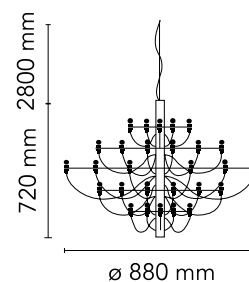

## 2097/30 (clear bulbs)

Designed by Gino Sarfatti, 1958

LED retrofit - 30 x 15W

Suspension lamp providing diffused light. Steel central structure with brass arms, both available either chromium-plated, matte black, matte white or golded. Steel ceiling fitting and rose.

### Physical

Colour	Matte White
Cord length (mm)	2800
Net weight (kg)	5.12
Package volume (m3)	0.02
IP internal	20