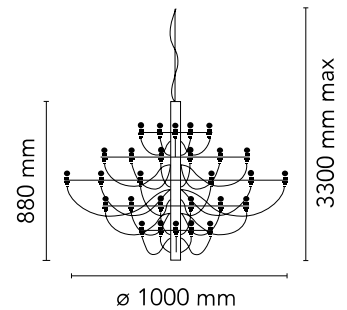

## 2097/50 (clear bulbs)

Designed by Gino Sarfatti, 1958

LED retrofit - 50 x 15W

Suspension lamp providing diffused light. Steel central structure with brass arms, both available either chromium-plated, matte black, matte white or golded. Steel ceiling fitting and rose.

### Physical

Colour	Matte White
Cord length (mm)	2800
Net weight (kg)	9.25
Package volume (m3)	0.03
IP internal	20