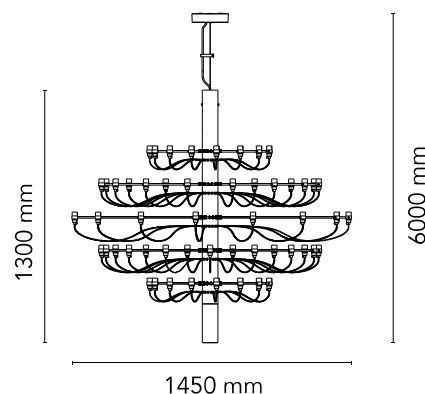

FLOS

A1552009 Matte White

2097/75 (clear bulbs)

Designed by Gino Sarfatti, 1958

LED retrofit - 75 x 3W

Suspension lamp providing diffused light. Steel central structure with brass arms, both available either chromium-plated, matte black, matte white or golded. Steel ceiling fitting and rose.

Are you a professional and your project needs consulting and support?

[BOOK AN APPOINTMENT](#)

Main specifications

EAN	8059607057797
Mounting	Suspension
Environments	Indoor dry location
Light Source Type	Bulb
Lamp category	LED retrofit
Lamp holders	E14
Ilcos	IBS/F
Bulb finish	Clear
Number of heads	75
Power (W)	3

Physical

Colour	Matte White
Cord length (mm)	4700
Net weight (kg)	30
Package volume (m3)	0.18
IP internal	20

Download

[Mounting instructions](#)

Photometric

Lighting type	Total
Light distribution	Asymmetric