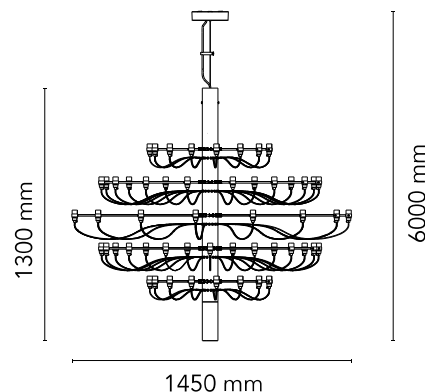

## 2097/75 (clear bulbs)

Designed by Gino Sarfatti, 1958

LED retrofit - 75 x 3W

Suspension lamp providing diffused light. Steel central structure with brass arms, both available either chromium-plated, matte black, matte white or golded. Steel ceiling fitting and rose.

### Main specifications

EAN	8059607057803
Mounting	Suspension
Environments	Indoor dry location
Light Source Type	Bulb
Lamp category	LED retrofit
Lamp holders	E14
Ilcos	IBS/F
Bulb finish	Clear
Number of heads	75
Power (W)	3

### Physical

Colour	Matte Black
Cord length (mm)	4700
Net weight (kg)	30
Package volume (m3)	0.18
IP internal	20