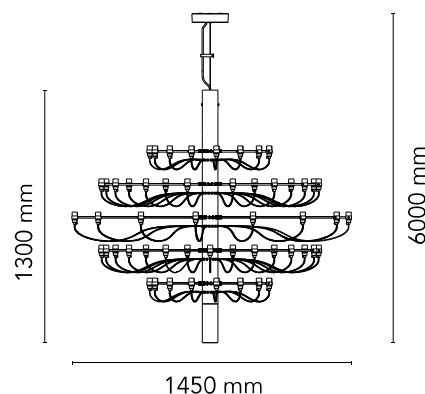

## 2097/75 (clear bulbs)

Designed by Gino Sarfatti, 1958

LED retrofit - 75 x 3W

Suspension lamp providing diffused light. Steel central structure with brass arms, both available either chromium-plated, matte black, matte white or golded. Steel ceiling fitting and rose.

### Main specifications

EAN	8059607057810
Mounting	Suspension
Environments	Indoor dry location
Light Source Type	Bulb
Lamp category	LED retrofit
Lamp holders	E14
Ilcos	IBS/F
Bulb finish	Clear
Number of heads	75
Power (W)	3

### Physical

Colour	Chrome
Cord length (mm)	4700
Net weight (kg)	30
Package volume (m3)	0.18
IP internal	20