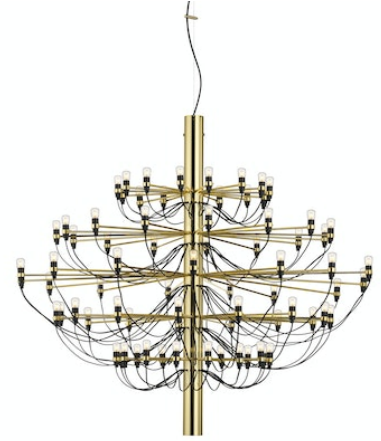

FLOS

A1552059 Brass

2097/75 (clear bulbs)

Designed by Gino Sarfatti, 1958

LED retrofit - 75 x 3W

Suspension lamp providing diffused light. Steel central structure with brass arms, both available either chromium-plated, matte black, matte white or golded. Steel ceiling fitting and rose.

Are you a professional and your project needs consulting and support?

[BOOK AN APPOINTMENT](#)

Main specifications

EAN	8059607057827
Mounting	Suspension
Environments	Indoor dry location
Light Source Type	Bulb
Lamp category	LED retrofit
Lamp holders	E14
Ilcos	IBS/F
Bulb finish	Clear
Number of heads	75
Power (W)	3

Physical

Colour	Brass
Cord length (mm)	4700
Net weight (kg)	30
Package volume (m3)	0.18
IP internal	20

Download

[Mounting instructions](#)

[PDF](#)

Photometric

Lighting type	Total
Light distribution	Asymmetric