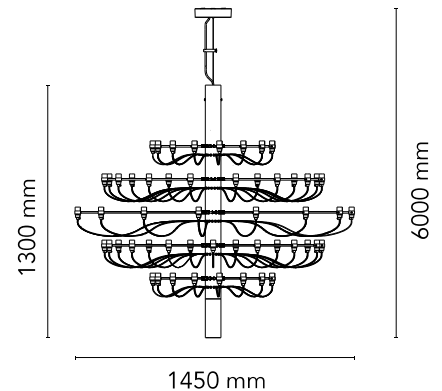

FLOS

A1552059 Brass

2097/75 (clear bulbs)

Designed by Gino Sarfatti, 1958

LED retrofit - 75 x 3W

Suspension lamp providing diffused light. Steel central structure with brass arms, both available either chromium-plated, matte black, matte white or golded. Steel ceiling fitting and rose.

Are you a professional and your project needs consulting and support?

[BOOK AN APPOINTMENT](#)

Main specifications

EAN	8059607057827
Mounting	Suspension
Environments	Indoor dry location
Light Source Type	Bulb
Lamp category	LED retrofit
Lamp holders	E14
Ilcos	IBS/F
Bulb finish	Clear
Number of heads	75
Power (W)	3

Physical

Colour	Brass
Cord length (mm)	4700
Net weight (kg)	30
Package volume (m3)	0.18
IP internal	20

Download

[Mounting instructions](#)

[PDF](#)

Photometric

Lighting type	Total
Light distribution	Asymmetric