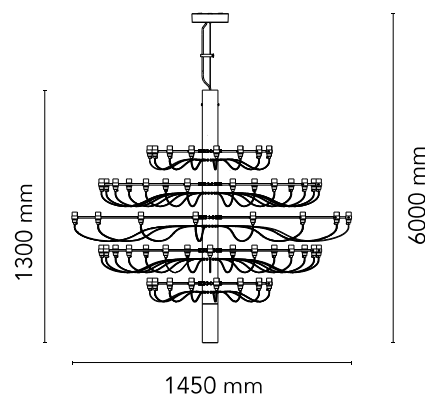

## 2097/75 (frosted bulbs)

Designed by Gino Sarfatti, 1958

LED retrofit - 75 x 3W

Suspension lamp providing diffused light. Steel central structure with brass arms, both available either chromium-plated, matte black, matte white or golded. Steel ceiling fitting and rose.

### Main specifications

EAN	8059607057759
Mounting	Suspension
Environments	Indoor dry location
Light Source Type	Bulb
Lamp category	LED retrofit
Lamp holders	E14
Ilcos	IBS/F
Bulb finish	Frosted
Number of heads	75
Power (W)	3

### Physical

Colour	Matte White
Cord length (mm)	4700
Net weight (kg)	30
Package volume (m3)	0.18
IP internal	20