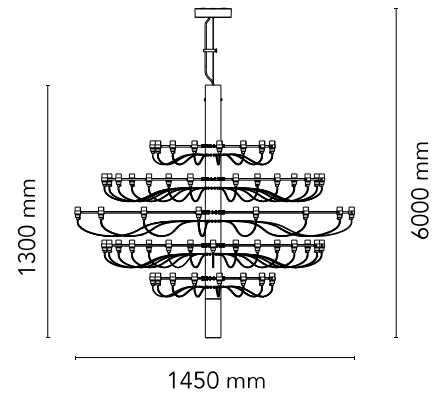

FLOS

■ A1551031 Matte Black

2097/75 (frosted bulbs)

Designed by Gino Sarfatti, 1958

LED retrofit - 75 x 3W

Suspension lamp providing diffused light. Steel central structure with brass arms, both available either chromium-plated, matte black, matte white or golded. Steel ceiling fitting and rose.

Are you a professional and your project needs consulting and support?

[BOOK AN APPOINTMENT](#)

Main specifications

EAN	8059607057766
Mounting	Suspension
Environments	Indoor dry location
Light Source Type	Bulb
Lamp category	LED retrofit
Lamp holders	E14
Ilcos	IBS/F
Bulb finish	Frosted
Number of heads	75
Power (W)	3

Physical

Colour	Matte Black
Cord length (mm)	4700
Net weight (kg)	30
Package volume (m3)	0.18
IP internal	20

Download

[Mounting instructions](#)

[PDF](#)

Photometric

Lighting type	Total
Light distribution	Asymmetric