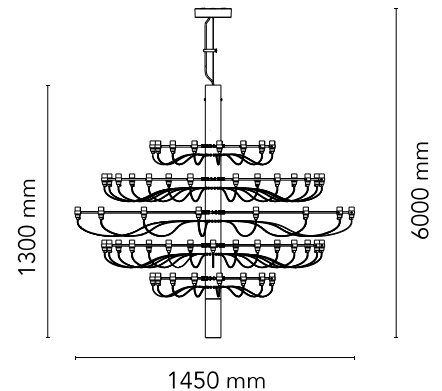

FLOS

A1551057 Chrome

2097/75 (frosted bulbs)

Designed by Gino Sarfatti, 1958

LED retrofit - 75 x 3W

Suspension lamp providing diffused light. Steel central structure with brass arms, both available either chromium-plated, matte black, matte white or golded. Steel ceiling fitting and rose.

Are you a professional and your project needs consulting and support?

[BOOK AN APPOINTMENT](#)

Main specifications

EAN	8059607057773
Mounting	Suspension
Environments	Indoor dry location
Light Source Type	Bulb
Lamp category	LED retrofit
Lamp holders	E14
Ilcos	IBS/F
Bulb finish	Frosted
Number of heads	75
Power (W)	3

Physical

Colour	Chrome
Cord length (mm)	4700
Net weight (kg)	30
Package volume (m3)	0.18
IP internal	20

Download

[Mounting instructions](#)

Photometric

Lighting type	Total
Light distribution	Asymmetric

Electrical