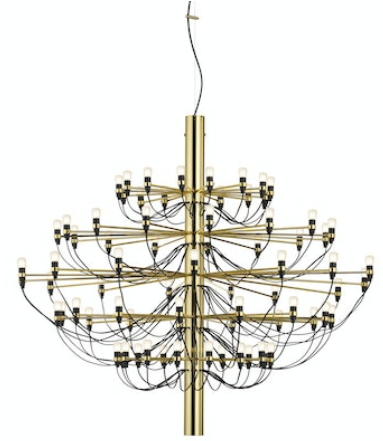

FLOS

A1551059 Brass

2097/75 (frosted bulbs)

Designed by Gino Sarfatti, 1958

LED retrofit - 75 x 3W

Suspension lamp providing diffused light. Steel central structure with brass arms, both available either chromium-plated, matte black, matte white or gilded. Steel ceiling fitting and rose.

Are you a professional and your project needs consulting and support?

[BOOK AN APPOINTMENT](#)

Main specifications

EAN	8059607057780
Mounting	Suspension
Environments	Indoor dry location
Light Source Type	Bulb
Lamp category	LED retrofit
Lamp holders	E14
Ilcos	IBS/F
Bulb finish	Frosted
Number of heads	75
Power (W)	3

Physical

Colour	Brass
Cord length (mm)	4700
Net weight (kg)	30
Package volume (m3)	0.18
IP internal	20

Download

[Mounting instructions](#)

Photometric

Lighting type	Total
Light distribution	Asymmetric

Electrical