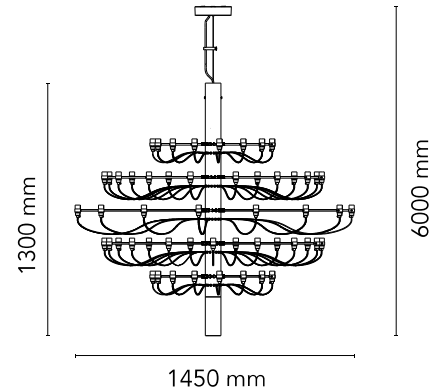

FLOS

A1551059 Brass

2097/75 (frosted bulbs)

Designed by Gino Sarfatti, 1958

LED retrofit - 75 x 3W

Suspension lamp providing diffused light. Steel central structure with brass arms, both available either chromium-plated, matte black, matte white or gilded. Steel ceiling fitting and rose.

Are you a professional and your project needs consulting and support?

[BOOK AN APPOINTMENT](#)

Main specifications

EAN	8059607057780
Mounting	Suspension
Environments	Indoor dry location
Light Source Type	Bulb
Lamp category	LED retrofit
Lamp holders	E14
Ilcos	IBS/F
Bulb finish	Frosted
Number of heads	75
Power (W)	3

Physical

Colour	Brass
Cord length (mm)	4700
Net weight (kg)	30
Package volume (m3)	0.18
IP internal	20

Download

[Mounting instructions](#)

Photometric

Lighting type	Total
Light distribution	Asymmetric

Electrical