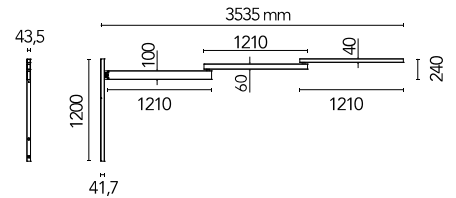

FLOS

■ F1090031 Matte Black

Black Flag

Designed by Konstantin Grcic, 2023

75W - 2700K - CRI> 90

Black Flag is an extendable wall light that offers flexibility of illumination thanks to the expanding aluminium arm reaching up to 3.5 meters from a wall-mounted frame of the same material. Wall lamp and sculptural centre piece, Black Flag embodies Grcic's industrial design expertise and demonstrates the experimental opportunities of his approach mixed with Flos' technical expertise. The luminaire provides direct and indirect lighting. Greater Up/Down light intensity can be controlled through the dedicated touch buttons featured in the stem. Touch panel control integrated on the lamp arm for On-off and Up/Down dimming unified with on board button. Possibility of wiring from a light point or through an IEC plug. Color temperature 2700°K CRI 90.

Are you a professional and your project needs consulting and support?

[BOOK AN APPOINTMENT](#)

Main specifications

EAN	8059607058138
Mounting	Wall
Environments	Indoor dry location
Light Source Type	LED
LED type	LED Module
Power (W)	75
System power (W)	75

Physical

Colour	Matte Black
Canopy dimension (mm)	43
Canopy width (mm)	1200
Canopy height (mm)	43
Net weight (kg)	17
Package volume (m3)	0.08
IP internal	20

Download

[Mounting instructions](#)

Ecodesign and Energy Labelling