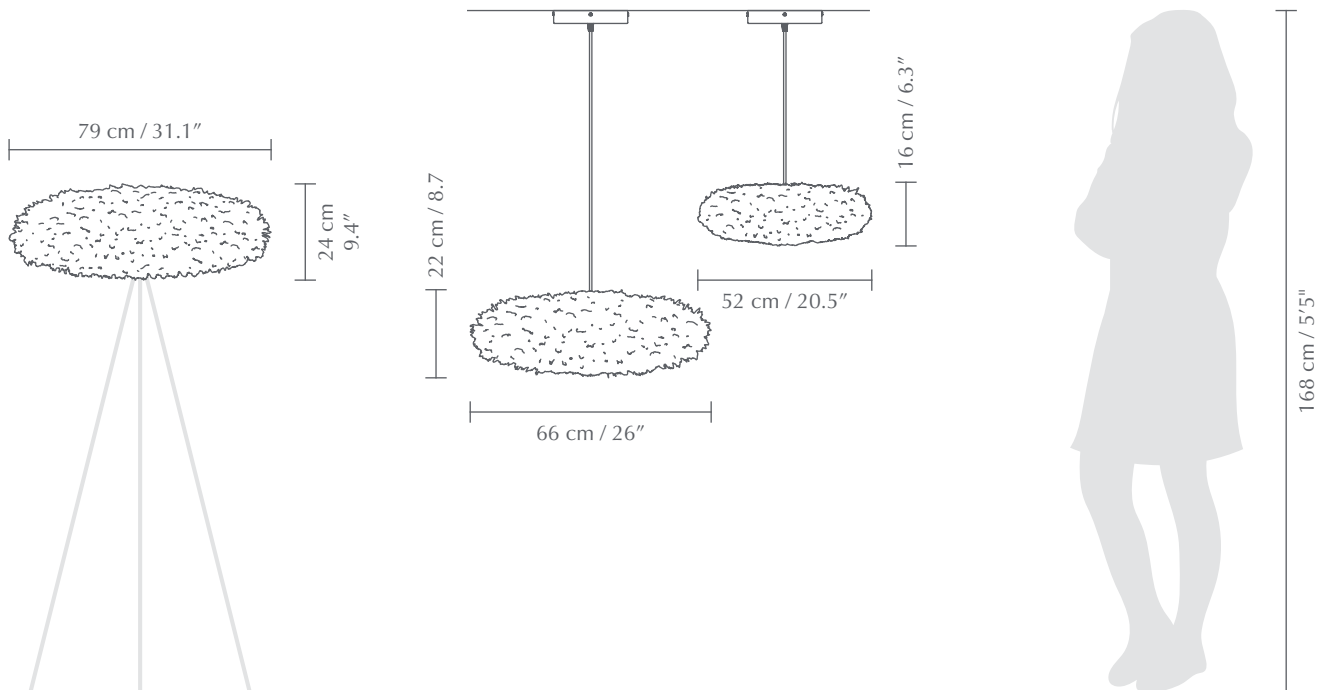

EOS ESTHER

Designed by Søren Ravn Christensen

The specifications and dimensions are subject to change without notice. Document date: 24-03-2022 | info@umage.com | umage.com
Havnegade 29, DK-1058 Copenhagen K | +45 31 39 31 31 (tel) & 185 Wythe Ave 2FL, Brooklyn, NY 11249 | +1 646-790-7171 (tel)