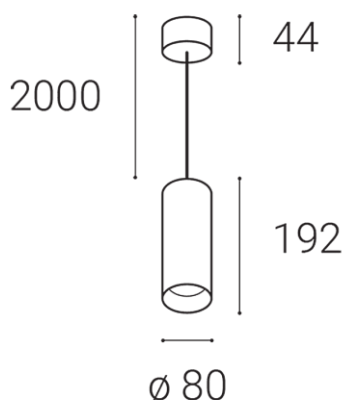

LUKY Z, W

Name	
Code	
Color	
Category	
Power	
Lumen output	
Color temperature	
Efficacy	
Driver	
Electrical insulation class	
Voltage/frequency	
Color Rendering Index	
SDCM	
Light beam angle	
Unified Glare Rating	
Light source	
Dimmable	
LED Lifetime	
Warranty	
Ingress Protection	
Material	

Product

LUKY Z, W

3251431D

WHITE

SUSPENDED

Power

20W ± 10 %

1900lm ± 10 %

<19

LED

DALI/PUSH

L80B20 50.000h 25°C

5 YEAR

Other data

IP 20

ALUMINIUM/PMMA