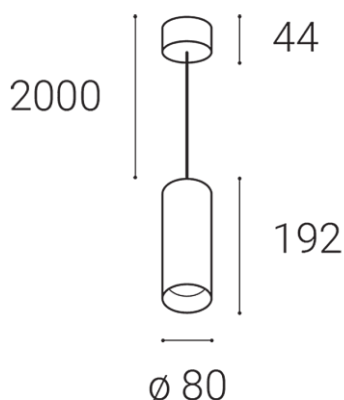

LUKY Z, B

Name	
Code	
Color	
Category	
Power	
Lumen output	
Color temperature	
Efficacy	
Driver	
Electrical insulation class	
Voltage/frequency	

Color Rendering Index	
SDCM	
Light beam angle	
Unified Glare Rating	
Light source	
Dimmable	
LED Lifetime	
Warranty	
Ingress Protection	
Material	

Product

LUKY Z, B

3251433

BLACK

SUSPENDED

Power

10-20W ± 10 %

960-1900lm ± 10 %

3000K

95lm/W

250-500 mA

220-240V/50-60Hz

Information

90+

< 3

60°

<19

LED

ON/OFF

L80B20 50.000h 25°C

5 YEAR

Other data

IP 20

ALUMINIUM/PMMA

EN

Pendant lamp for indoor use. Light source - COB LED.
Available in black and white. Housing is made of aluminum. Optics and colored rings are optional.
Application:
lighting of bar counters, dining tables and other objects (dining room, living room, kitchen, reception)

DE

Pendelleuchte für den Innenbereich. Lichtquelle - COB LED.
Erhältlich in schwarz und weiß. Gehäuse besteht aus Aluminium. Optik und farbige Ringe sind optional.
Anwendung:
Beleuchtung von Barthecken, Esstischen und anderen Gegenständen (Esszimmer, Wohnzimmer, Küche, Rezeption)

CZ

Závěsné svítidlo určené pro montáž do interiéru. Světelný zdroj - COB LED. K dispozici v černé a bílé barvě. Svítidlo je vyrobeno z hliníku.
V příslušenství je volitelná optika a barevné prstence.
Použití:
osvětlení barových pultů, jídelních stolů a jiných objektů (jídelna, obývací pokoj, kuchyň, recepce)

SK

Závěsné svietidlo určené pre montáž do interiéru. Svetelný zdroj - COB LED. K dispozícii v čiernej a bielej farbe. Svietidlo je vyrobené z hliníka.
V príslušenstve je voliteľná optika a farebné prstence.
Použitie:
osvetlenie barových pultov, jedálnenských stolov a iných objektov (jedáleň, obývací izba, kuchyňa, recepcia)