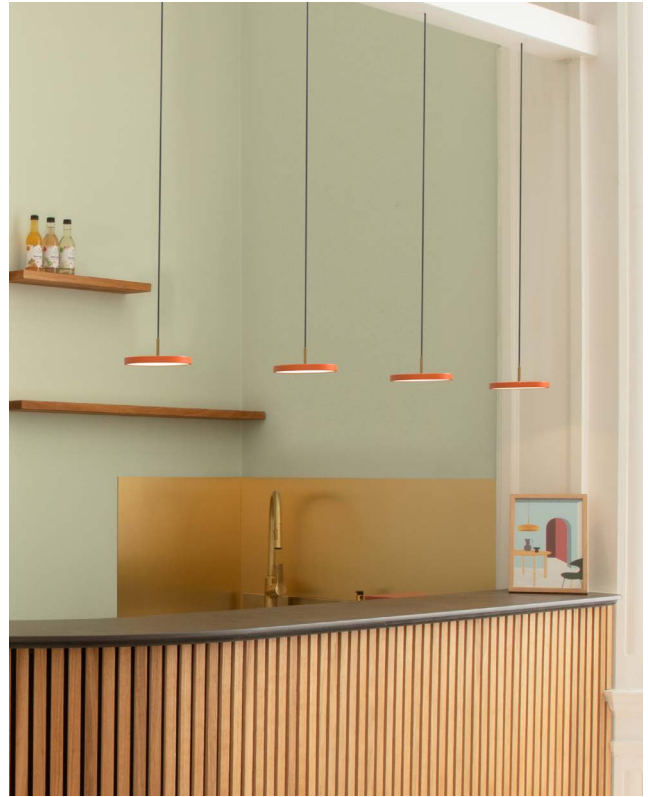

ASTERIA

Designed by Søren Ravn Christensen

AIM FOR THE STARS WITH ASTERIA

Born at the crossroads of design, technology and craftsmanship, this lamp incorporates built-in LED lights into a sleek, minimalist shape, echoing a design from the future and for the future. Asteria is ideal above the kitchen counter or the dining table and goes well in pairs of two.