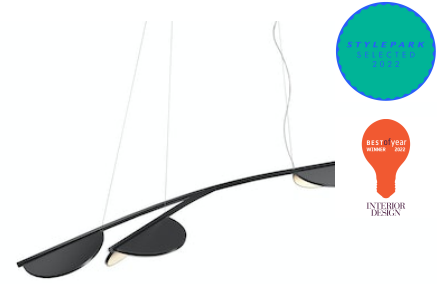

FLOS

F0436033 Anthracite

Almendra Organic Suspension Short 3 NEW

Designed by Patricia Urquiola, 2022

45W - 1353lm - 2700K - CRI> 95

Suspension lamp with diffused light emission available in linear and organic compositions. Tubular structure made of aluminium and CNC aluminium terminals with matte or metallized finish. Edge Lighting technology integrated. Light units can be turned by steps of 60° within the structure in order to change the direction of the light emitted. Metal rosette with matte white finish. The integrated electronics in the ceiling rose allow the use of different dimming systems: 1-10V, DALI, push-dim or potentiometer. Useful length of the cable 3 mt. The product has been designed according to the ISCC standards and it is assembled with total absence of glued components so that it can be completely separated for future recyclability.

Are you a professional and your project needs consulting and support?

[BOOK AN APPOINTMENT](#)

Main specifications

EAN	8059607048528
Mounting	Suspension
Environment	Indoor dry location
Light source type	LED
LED type	Edge Lighting
Power (W)	45
System flux (lm)	1353