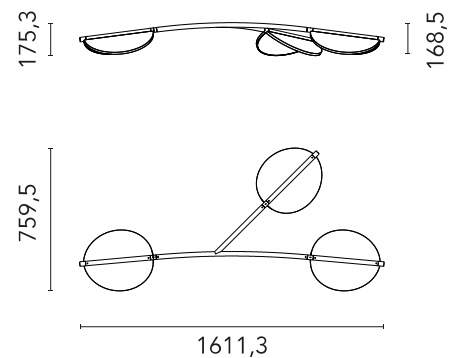

FLOS

F0436033 Anthracite

Almendra Organic Suspension Short 3 NEW

Designed by Patricia Urquiola, 2022

45W - 1353lm - 2700K - CRI> 95

Suspension lamp with diffused light emission available in linear and organic compositions. Tubular structure made of aluminium and CNC aluminium terminals with matte or metallized finish. Edge Lighting technology integrated. Light units can be turned by steps of 60° within the structure in order to change the direction of the light emitted. Metal rosette with matte white finish. The integrated electronics in the ceiling rose allow the use of different dimming systems: 1-10V, DALI, push-dim or potentiometer. Useful length of the cable 3 mt. The product has been designed according to the ISCC standards and it is assembled with total absence of glued components so that it can be completely separated for future recyclability.

Are you a professional and your project needs consulting and support?

[BOOK AN APPOINTMENT](#)

Main specifications

EAN	8059607048528
Mounting	Suspension
Environment	Indoor dry location
Light source type	LED
LED type	Edge Lighting
Power (W)	45
System flux (lm)	1353

Physical

Colour	Anthracite
Length (mm)	1611
Cord length (mm)	2600
Net weight (kg)	9.83
Package volume (m3)	0.25
IP internal	20

Download

Mounting instructions [↓ PDF](#)

Photometric Files

LDT / IES [↓ LDT](#)