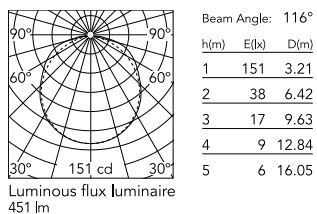

Physical

Colour	Anthracite
Length (mm)	1611
Cord length (mm)	2600
Net weight (kg)	9.83
Package volume (m3)	0.25
IP internal	20

Download

Mounting instructions [↓ PDF](#)

Photometric Files

LDT / IES [↓ LDT](#)

Technical Drawings

2D [↓ ZIP](#)

3D [↓ ZIP](#)

[🔒 Bim](#) [↓ ZIP](#)

Schematic light drawing

Photometric

Lighting type	Direct
Light distribution	Symmetric
CCT (K)	2700
CRI>	95

Electrical