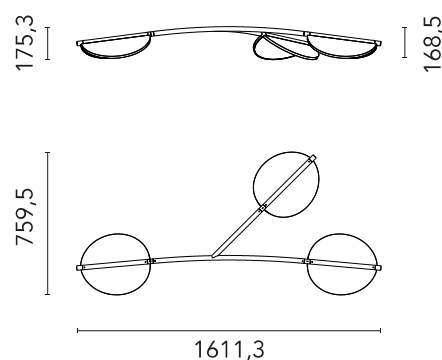

FLOS

F0436042 Lilac Metallized

Almendra Organic Suspension Short 3 NEW

Designed by Patricia Urquiola, 2022

45W - 1509lm - 2700K - CRI> 95

Suspension lamp with diffused light emission available in linear and organic compositions. Tubular structure made of aluminium and CNC aluminium terminals with matte or metallized finish. Edge Lighting technology integrated. Light units can be turned by steps of 60° within the structure in order to change the direction of the light emitted. Metal rosette with matte white finish. The integrated electronics in the ceiling rose allow the use of different dimming systems: 1-10V, DALI, push-dim or potentiometer. Useful length of the cable 3 mt. The product has been designed according to the ISCC standards and it is assembled with total absence of glued components so that it can be completely separated for future recyclability.

Are you a professional and your project needs consulting and support?

[BOOK AN APPOINTMENT](#)

Main specifications

EAN	8059607047996
Mounting	Suspension
Environment	Indoor dry location
Light source type	LED
LED type	Edge Lighting
Power (W)	45
System flux (lm)	1509

Physical

Colour	Lilac Metallized
Length (mm)	1611
Cord length (mm)	2600
Net weight (kg)	9.83
Package volume (m3)	0.25
IP internal	20

Download

Mounting instructions [↓ PDF](#)

Photometric Files

LDT / IES [↓ LDT](#)