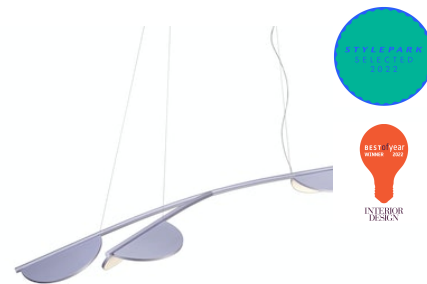

FLOS

F0436042 Lilac Metallized

Almendra Organic Suspension Short 3 NEW

Designed by Patricia Urquiola, 2022

45W - 1509lm - 2700K - CRI> 95

Suspension lamp with diffused light emission available in linear and organic compositions. Tubular structure made of aluminium and CNC aluminium terminals with matte or metallized finish. Edge Lighting technology integrated. Light units can be turned by steps of 60° within the structure in order to change the direction of the light emitted. Metal rosette with matte white finish. The integrated electronics in the ceiling rose allow the use of different dimming systems: 1-10V, DALI, push-dim or potentiometer. Useful length of the cable 3 mt. The product has been designed according to the ISCC standards and it is assembled with total absence of glued components so that it can be completely separated for future recyclability.

Are you a professional and your project needs consulting and support?

[BOOK AN APPOINTMENT](#)

Main specifications

EAN	8059607047996
Mounting	Suspension
Environment	Indoor dry location
Light source type	LED
LED type	Edge Lighting
Power (W)	45
System flux (lm)	1509

Physical

Colour	Lilac Metallized
Length (mm)	1611
Cord length (mm)	2600
Net weight (kg)	9.83
Package volume (m3)	0.25
IP internal	20

Download

Mounting instructions [↓ PDF](#)

Photometric Files

LDT / IES [↓ LDT](#)