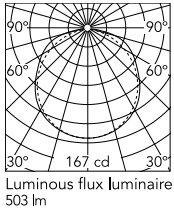

Physical

Colour	Lilac Metallized
Length (mm)	1611
Cord length (mm)	2600
Net weight (kg)	9.83
Package volume (m3)	0.25
IP internal	20

Download

Mounting instructions [↓ PDF](#)

Photometric Files

LDT / IES [↓ LDT](#)

Technical Drawings

2D [↓ ZIP](#)

3D [↓ ZIP](#)

[🔒 Bim](#) [↓ ZIP](#)

Schematic light drawing

Photometric

Lighting type	Direct
Light distribution	Symmetric
CCT (K)	2700
CRI>	95

Electrical