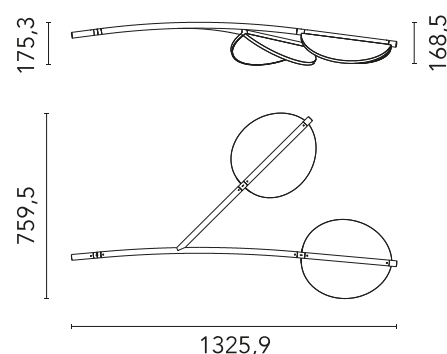

# FLOS

F0442026 Nude

## Almendra Organic Suspension Short 2 NEW

Designed by Patricia Urquiola, 2022

30W - 914lm - 2700K - CRI> 95

Suspension lamp with diffused light emission available in linear and organic compositions. Tubular structure made of aluminium and CNC aluminium terminals with matte or metallized finish. Edge Lighting technology integrated. Light units can be turned by steps of 60° within the structure in order to change the direction of the light emitted. Metal rosette with matte white finish. The integrated electronics in the ceiling rose allow the use of different dimming systems: 1-10V, DALI, push-dim or potentiometer. Useful length of the cable 3 mt. The product has been designed according to the ISCC standards and it is assembled with total absence of glued components so that it can be completely separated for future recyclability.

### Main specifications

EAN	8059607048610
Mounting	Suspension
Environment	Indoor dry location
Light source type	LED
LED type	Edge Lighting
Power (W)	30
System flux (lm)	914

### Physical

Colour	Nude
Length (mm)	1326
Cord length (mm)	2600
Net weight (kg)	8.17
Package volume (m3)	0.21
IP internal	20