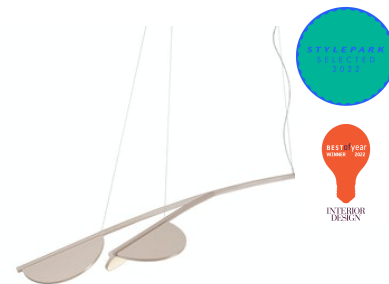

# FLOS

F0442026 Nude

## Almendra Organic Suspension Short 2 NEW

Designed by Patricia Urquiola, 2022

30W - 914lm - 2700K - CRI> 95

Suspension lamp with diffused light emission available in linear and organic compositions. Tubular structure made of aluminium and CNC aluminium terminals with matte or metallized finish. Edge Lighting technology integrated. Light units can be turned by steps of 60° within the structure in order to change the direction of the light emitted. Metal rosette with matte white finish. The integrated electronics in the ceiling rose allow the use of different dimming systems: 1-10V, DALI, push-dim or potentiometer. Useful length of the cable 3 mt. The product has been designed according to the ISCC standards and it is assembled with total absence of glued components so that it can be completely separated for future recyclability.