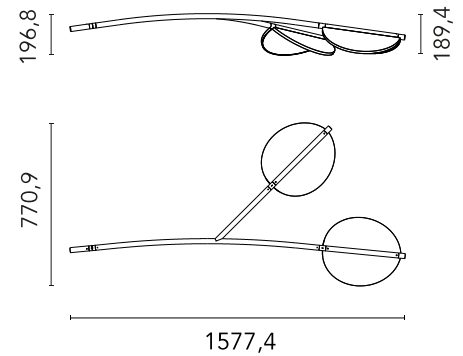

## Almendra Organic Suspension Long 2 NEW

Designed by Patricia Urquiola, 2022

30W - 914lm - 2700K - CRI> 95

Suspension lamp with diffused light emission available in linear and organic compositions. Tubular structure made of aluminium and CNC aluminium terminals with matte or metallized finish. Edge Lighting technology integrated. Light units can be turned by steps of 60° within the structure in order to change the direction of the light emitted. Metal rosette with matte white finish. The integrated electronics in the ceiling rose allow the use of different dimming systems: 1-10V, DALI, push-dim or potentiometer. Useful length of the cable 3 mt. The product has been designed according to the ISCC standards and it is assembled with total absence of glued components so that it can be completely separated for future recyclability.

### Main specifications

EAN	8059607048559
Mounting	Suspension
Environment	Indoor dry location
Light source type	LED
LED type	Edge Lighting
Power (W)	30
System flux (lm)	914

### Physical

Colour	Nude
Length (mm)	1577
Cord length (mm)	2600
Net weight (kg)	8.47
Package volume (m3)	0.24
IP internal	20