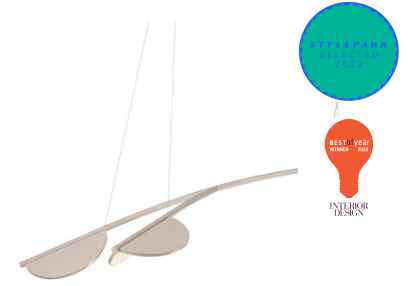

# FLOS

F0438026 Nude

## Almendra Organic Suspension Long 2 NEW

Designed by Patricia Urquiola, 2022

30W - 914lm - 2700K - CRI> 95

Suspension lamp with diffused light emission available in linear and organic compositions. Tubular structure made of aluminium and CNC aluminium terminals with matte or metallized finish. Edge Lighting technology integrated. Light units can be turned by steps of 60° within the structure in order to change the direction of the light emitted. Metal rosette with matte white finish. The integrated electronics in the ceiling rose allow the use of different dimming systems: 1-10V, DALI, push-dim or potentiometer. Useful length of the cable 3 mt. The product has been designed according to the ISCC standards and it is assembled with total absence of glued components so that it can be completely separated for future recyclability.