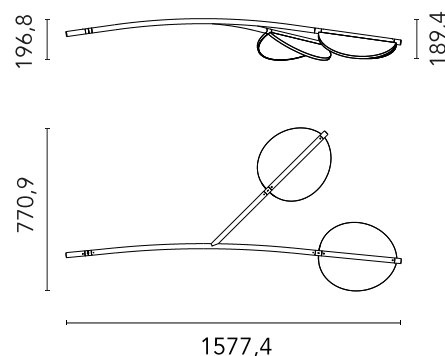

FLOS

F0438042 Lilac Metallized

Almendra Organic Suspension Long 2 NEW

Designed by Patricia Urquiola, 2022

30W - 1006lm - 2700K - CRI> 95

Suspension lamp with diffused light emission available in linear and organic compositions. Tubular structure made of aluminium and CNC aluminium terminals with matte or metallized finish. Edge Lighting technology integrated. Light units can be turned by steps of 60° within the structure in order to change the direction of the light emitted. Metal rosette with matte white finish. The integrated electronics in the ceiling rose allow the use of different dimming systems: 1-10V, DALI, push-dim or potentiometer. Useful length of the cable 3 mt. The product has been designed according to the ISCC standards and it is assembled with total absence of glued components so that it can be completely separated for future recyclability.

Are you a professional and your project needs consulting and support?

[BOOK AN APPOINTMENT](#)

Main specifications

EAN	8059607048597
Mounting	Suspension
Environment	Indoor dry location
Light source type	LED
LED type	Edge Lighting
Power (W)	30
System flux (lm)	1006

Physical

Colour	Lilac Metallized
Length (mm)	1577
Cord length (mm)	2600
Net weight (kg)	8.47
Package volume (m3)	0.24
IP internal	20

Download

Mounting instructions [↓ PDF](#)

Photometric Files

LDT / IES [↓ LDT](#)