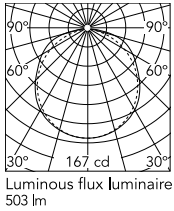

Physical

Colour	Lilac Metallized
Length (mm)	1577
Cord length (mm)	2600
Net weight (kg)	8.47
Package volume (m3)	0.24
IP internal	20

Download

Mounting instructions [↓ PDF](#)

Photometric Files

LDT / IES [↓ LDT](#)

Technical Drawings

2D [↓ ZIP](#)

3D [↓ ZIP](#)

[↓ ZIP](#) Bim

Schematic light drawing

Photometric

Lighting type	Direct
Light distribution	Symmetric
CCT (K)	2700
CRI>	95

Electrical