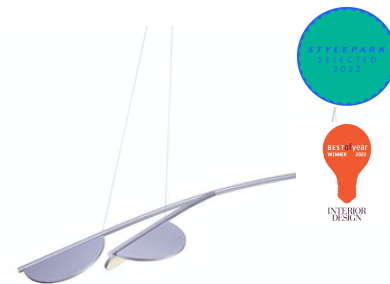

FLOS

F0438042 Lilac Metallized

Almendra Organic Suspension Long 2 NEW

Designed by Patricia Urquiola, 2022

30W - 1006lm - 2700K - CRI> 95

Suspension lamp with diffused light emission available in linear and organic compositions. Tubular structure made of aluminium and CNC aluminium terminals with matte or metallized finish. Edge Lighting technology integrated. Light units can be turned by steps of 60° within the structure in order to change the direction of the light emitted. Metal rosette with matte white finish. The integrated electronics in the ceiling rose allow the use of different dimming systems: 1-10V, DALI, push-dim or potentiometer. Useful length of the cable 3 mt. The product has been designed according to the ISCC standards and it is assembled with total absence of glued components so that it can be completely separated for future recyclability.

Are you a professional and your project needs consulting and support?

[BOOK AN APPOINTMENT](#)

Main specifications

EAN	8059607048597
Mounting	Suspension
Environment	Indoor dry location
Light source type	LED
LED type	Edge Lighting
Power (W)	30
System flux (lm)	1006

Physical

Colour	Lilac Metallized
Length (mm)	1577
Cord length (mm)	2600
Net weight (kg)	8.47
Package volume (m3)	0.24
IP internal	20

Download

Mounting instructions [↓ PDF](#)

Photometric Files

LDT / IES [↓ LDT](#)