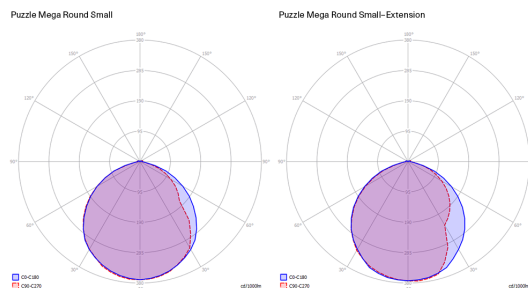

Puzzle Mega round small

LED
2700 K
3 × 15 W / 5250 lm
220–240 V
CRI 92
MacAdam 3–Step

Dati Fotometrici

LED
3000 K
3 × 15 W / 5550 lm
220–240 V
CRI 92
MacAdam 3–Step

Varianti di Puzzle Mega