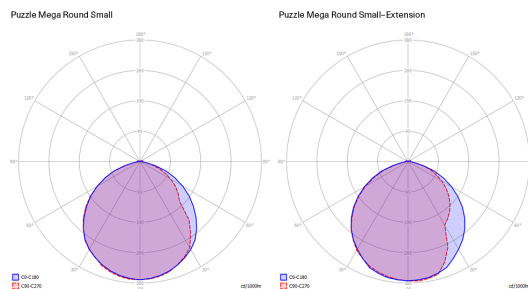

Puzzle Mega round small

LED
2700 K
3 × 15 W / 5250 lm
220–240 V
CRI 92
MacAdam 3–Step

Dati Fotometrici

LED
3000 K
3 × 15 W / 5550 lm
220–240 V
CRI 92
MacAdam 3–Step