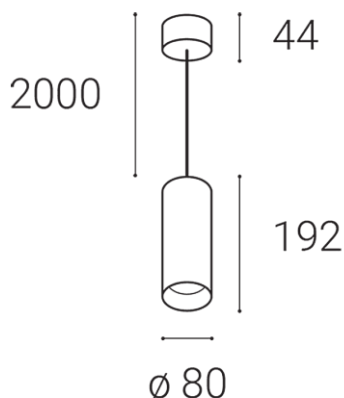

LUKY Z, W

Name
Code
Color
Category
Power
Lumen output
Color temperature
Efficacy
Driver
Electrical insulation class
Voltage/frequency

Color Rendering Index
SDCM
Light beam angle
Unified Glare Rating
Light source
Dimmable
LED Lifetime
Warranty

Ingress Protection
Material

Product

LUKY Z, W

3251431DT

WHITE

SUSPENDED

Power

15W ± 10 %

60°

<19

LED

TRIAC

L80B20 50.000h 25°C

5 YEAR

Other data

IP 20