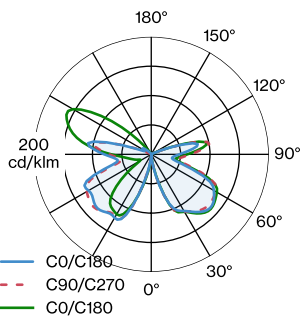

ELECTRICAL

220 - 240 V
Total connected power 5.5 W
Class 1

PHYSICAL

Diameter 750 mm
Height 87 mm
2.1 kg
incl. 2.5 m suspension

Round ceiling/wall surface luminaire made from aluminium; surface Black Matt + Black Chrome; powder coated; matt texture; shade: single side reflective aluminium composite panel; inclusive adjustable cable suspension max. 2500mm in Signal Black; lamp socket E27; lamp type A60; max. 15W; 220 - 240 V; degree of protection IP20; PC1; lamp not included;

LIGHT DISTRIBUTION

WEVER & DUCRÉ
LIGHTING

MIRRO SUSPENDED 3.0

6343E0NB0

LAMPS

G95 LED Lamp

TYPE	COLOUR	Ø · H (MM)	ORDERCODE
2700K E27	Gold Mirror	ø94 · 136	9 0 0 3 E 1 4 2
2200K E27	Gold Mirror	ø96 · 138	9 0 0 3 E 1 5 6
2700K E27	Silver Mirror	ø94 · 136	9 0 0 3 E 1 5 7