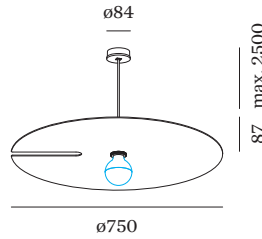

WEVER & DUCRÉ
LIGHTING

MIRRO SUSPENDED 3.0

6343E0NB0

Project
Type
Notes
Quantity
Date

GENERAL

Ceiling
Suspended
Black Matt + Black Chrome
IP20
Interior
365 lm

LED

Lamp G95
E27
Socket E27
max. 15.0 W
CRI \geq 90

ELECTRICAL

220 - 240 V
Total connected power 5.5 W
Class 1

PHYSICAL

Diameter 750 mm
Height 87 mm
2.1 kg
incl. 2.5 m suspension

Round ceiling/wall surface luminaire made from aluminium; surface Black Matt + Black Chrome; powder coated; matt texture; shade: single side reflective aluminium composite panel; inclusive adjustable cable suspension max. 2500mm in Signal Black; lamp socket E27; lamp type A60; max. 15W; 220 - 240 V; degree of protection IP20; PC1; lamp not included;

LIGHT DISTRIBUTION

WEVER & DUCRÉ
LIGHTING

MIRRO SUSPENDED 3.0

6343E0NB0

LAMPS

G95 LED Lamp

TYPE	COLOUR	Ø · H (MM)	ORDERCODE
2700K E27	Gold Mirror	ø94 · 136	9 0 0 3 E 1 4 2
2200K E27	Gold Mirror	ø96 · 138	9 0 0 3 E 1 5 6
2700K E27	Silver Mirror	ø94 · 136	9 0 0 3 E 1 5 7