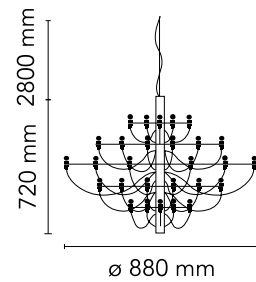

Are you a professional and your project needs consulting and support?

BOOK AN APPOINTMENT

Main specifications

EAN	8059607000427
Mounting	Suspension
Environment	Indoor dry location
Light source type	Bulb
Lamp category	LED retrofit
Lamp holder	E14
Ilcos	IBS/F
Number of heads	30
Power (W)	15

Physical

Colour	Matte Black
Cord length (mm)	2800
Net weight (kg)	5.6
Package volume (m3)	0.02
IP internal	20

Download

Mounting instructions [↓ PDF](#)

Spare Parts [↓ PDF](#)

Photometric Files

LDT / IES [↓ LDT](#)