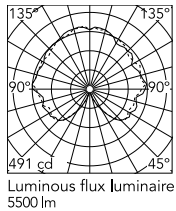

Schematic light drawing

Photometric

Lighting type	Total
Light distribution	Asymmetric

Electrical

Insulation class	I
Frequency (Hz)	50/60
Main voltage (Vac)	220-250
Dimmable	Yes
Dimming interface	Remote Dimmable (Dimmer Not Included)
Batteries inside	No
Charging min time	No