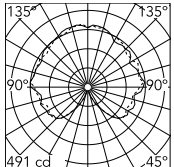

Physical

| | |
|---------------------|--------|
| Colour | Chrome |
| Cord length (mm) | 2800 |
| Net weight (kg) | 5.6 |
| Package volume (m3) | 0.02 |
| IP internal | 20 |

Download

[Mounting instructions](#) PDF

[Spare Parts](#) PDF

Photometric Files

[LDT / IES](#) LDT

Technical Drawings

[2D](#) ZIP

[3D](#) ZIP

Schematic light drawing

Luminous flux Luminaire
5500 lm