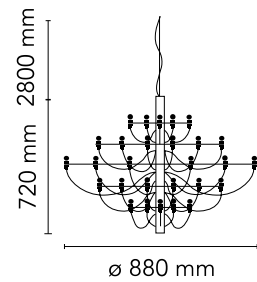

FLOS

A1402057 Chrome

2097/30 (clear bulbs)

Designed by Gino Sarfatti, 1958

LED retrofit - 30 x 15W

Suspension lamp providing diffused light. Steel central structure with brass arms, both available either chromium-plated or golded. Steel ceiling fitting and rose.

Are you a professional and your project needs consulting and support?

[BOOK AN APPOINTMENT](#)

Main specifications

| | |
|-------------------|---------------------|
| EAN | 8059607000434 |
| Mounting | Suspension |
| Environment | Indoor dry location |
| Light source type | Bulb |
| Lamp category | LED retrofit |
| Lamp holder | E14 |
| Ilcos | IBS/F |
| Number of heads | 30 |
| Power (W) | 15 |

Physical

| | |
|---------------------|--------|
| Colour | Chrome |
| Cord length (mm) | 2800 |
| Net weight (kg) | 5.6 |
| Package volume (m3) | 0.02 |
| IP internal | 20 |

Download

[Mounting instructions](#) PDF