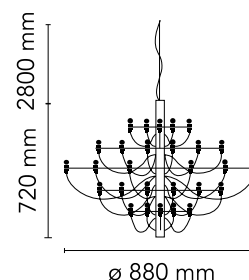

FLOS

A1402059 Brass

2097/30 (clear bulbs)

Designed by Gino Sarfatti, 1958

LED retrofit - 30 x 15W

Suspension lamp providing diffused light. Steel central structure with brass arms, both available either chromium-plated or golded. Steel ceiling fitting and rose.

Are you a professional and your project needs consulting and support?

[BOOK AN APPOINTMENT](#)

Main specifications

EAN	8059607000441
Mounting	Suspension
Environment	Indoor dry location
Light source type	Bulb
Lamp category	LED retrofit
Lamp holder	E14
Ilcos	IBS/F
Number of heads	30
Power (W)	15

Physical

Colour	Brass
Cord length (mm)	2800
Net weight (kg)	5.6
Package volume (m3)	0.02
IP internal	20

Download

[Mounting instructions](#) PDF

[Spare Parts](#) PDF

Photometric Files

[LDT / IES](#) LDT

Technical Drawings