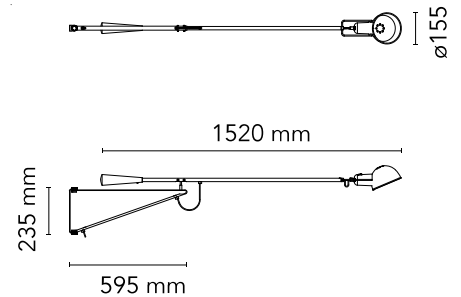

FLOS

A0320099 Chromatica

265 Small NEW

Designed by Paolo Rizzatto, 1973

Halogen - 75W

Wall lamp providing direct light. Painted steel adjustable arm and reflector. Chrome-plated brass reflector support. Cast iron tapered counterweight. Painted steel wall fixture.

Are you a professional and your project needs consulting and support?

[BOOK AN APPOINTMENT](#)

Main specifications

EAN	8059607047309
Mounting	Wall
Environment	Indoor dry location
Light source type	Bulb
Lamp category	Halogen
Lamp holder	E27
Ilcos	HSGSA
Number of heads	1
Power (W)	75

Physical

Colour	Chromatica
Cord length (mm)	2030
Net weight (kg)	5
Package volume (m3)	0.09
IP internal	20

Photometric

Lighting type	Direct
Light distribution	Asymmetric

Electrical

Insulation class	II
Frequency (Hz)	50/60
Main voltage (Vac)	220-250
Dimmable	Yes
Dimming interface	Switch Integrated (Remote Dimmable)
Plug type	Type C
Batteries inside	No
Charging min time	No