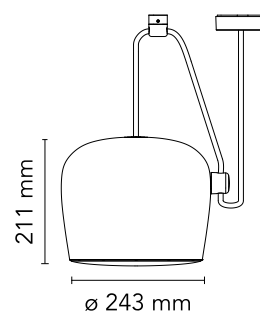

FLOS

F0090009 White

Aim

Designed by Ronan & Erwan Bouroullec, 2013

16W - 895lm - 2700K

Suspended light fitting. Body in varnished aluminium sheet, shade in photo-etched optical polycarbonate. Internal reflector in photo-etched ABS. Orientable body. Powered directly from mains. The LED can be dimmed with a «Triac for Led» dimmer approved by Flos. Flos does not respond in case of wrong electrical connection system installations. The cable has a useful length of 9 meters and thus the lamp can be suspended 3 meters from the ceiling. Multiple rose with capacity to connect up to 5 Aims also available.

Are you a professional and your project needs consulting and support?

BOOK AN APPOINTMENT

Main specifications

EAN	8059607013267
Mounting	Suspension
Environment	Indoor dry location
Light source type	LED
LED type	LED Module
Lamp holder	LED Module
Power (W)	16
System flux (lm)	895

Physical

Colour	White
Cord length (mm)	9000
Net weight (kg)	3.2
Package height (cm)	375
Package width (cm)	300
Package length (cm)	300
Package volume (m3)	0.03
IP internal	20

Download

Mounting instructions [↓ PDF](#)