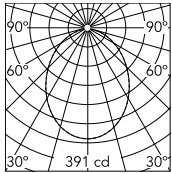

Physical

Colour	White
Cord length (mm)	9000
Net weight (kg)	3.2
Package height (cm)	375
Package width (cm)	300
Package length (cm)	300
Package volume (m3)	0.03
IP internal	20

Download

Mounting instructions [↓ PDF](#)

Spare Parts [↓ PDF](#)

Photometric Files

LDT / IES [↓ LDT](#)

Technical Drawings

2D [↓ ZIP](#)

3D [↓ ZIP](#)

Schematic light drawing

Photometric