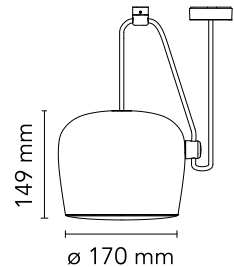

12W - 725lm - 2700K - CRI> 90

Suspended light fitting. Body in varnished aluminium sheet, shade in photo-etched optical polycarbonate. Internal reflector in photo-etched PC. Directionable body. Powered directly from mains. The LED can be dimmed with a «Triac for Led» dimmer approved by Flos. Flos does not respond in case of wrong electrical connection system installations. The cable has a useful length of 9 metres and thus the lamp can be suspended 3 metres from the ceiling. Multiple rose with capacity to connect up to 5 Aim Small also available.

Are you a professional and your project needs consulting and support?

[BOOK AN APPOINTMENT](#)