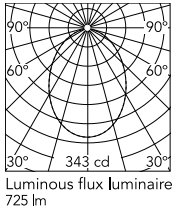

Schematic light drawing

Ecodesign and Energy Labelling

This product contains a light source of energy efficiency class F

Replaceable (LED only)
light source by a
professional

Photometric

Lighting type	Direct
Light distribution	Roto symmetric
CCT (K)	2700
CRI>	90

Electrical

Insulation class	II
Frequency (Hz)	50/60
Main voltage (Vac)	220-240
Driver	Integrated
Dimmable	Yes
Dimming type	Mains Cut Dimming
Dimming interface	Remote Dimmable (Dimmer Not Included)
Batteries inside	No
Charging min time	No