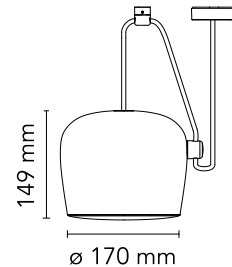

FLOS

F0095023 Blue Steel Anodized

Aim Small

Designed by Ronan & Erwan Bouroullec, 2014

12W - 725lm - 2700K - CRI> 90

Suspended light fitting. Body in varnished aluminium sheet, shade in photo-etched optical polycarbonate. Internal reflector in photo-etched PC. Directionable body. Powered directly from mains. The LED can be dimmed with a «Triac for Led» dimmer approved by Flos. Flos does not respond in case of wrong electrical connection system installations. The cable has a useful length of 9 metres and thus the lamp can be suspended 3 metres from the ceiling. Multiple rose with capacity to connect up to 5 Aim Small also available.

Are you a professional and your project needs consulting and support?

BOOK AN APPOINTMENT

Main specifications

EAN	8059607013519
Mounting	Suspension
Environment	Indoor dry location
Light source type	LED
LED type	LED Module
Lamp holder	LED Module
Power (W)	12
System power (W)	12
System flux (lm)	725

Physical

Colour	Blue Steel Anodized
Cord length (mm)	9000
Net weight (kg)	1.35
Package height (cm)	310
Package width (cm)	300
Package length (cm)	300
Package volume (m3)	0.03
IP internal	20

Download

Mounting instructions [↓ PDF](#)