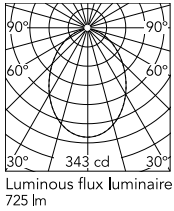

Schematic light drawing

Ecodesign and Energy Labelling

This product contains a light source of energy efficiency class F

Replaceable (LED only)
light source by a
professional

Photometric

Lighting type	Direct
Light distribution	Roto symmetric
CCT (K)	2700
CRI>	90

Electrical

Insulation class	II
Frequency (Hz)	50/60
Main voltage (Vac)	220-240
Driver	Integrated
Dimmable	Yes
Dimming type	Mains Cut Dimming
Dimming interface	Remote Dimmable (Dimmer Not Included)
Batteries inside	No