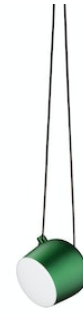

FLOS

F0095039 Ivy Anodized

Aim Small

Designed by Ronan & Erwan Bouroullec, 2014

12W - 725lm - 2700K - CRI> 90

Suspended light fitting. Body in varnished aluminium sheet, shade in photo-etched optical polycarbonate. Internal reflector in photo-etched PC. Directionable body. Powered directly from mains. The LED can be dimmed with a «Triac for Led» dimmer approved by Flos. Flos does not respond in case of wrong electrical connection system installations. The cable has a useful length of 9 metres and thus the lamp can be suspended 3 metres from the ceiling. Multiple rose with capacity to connect up to 5 Aim Small also available.

Are you a professional and your project needs consulting and support?

[BOOK AN APPOINTMENT](#)

Main specifications

EAN	8059607013533
Mounting	Suspension
Environment	Indoor dry location
Light source type	LED
LED type	LED Module
Lamp holder	LED Module
Power (W)	12
System power (W)	12
System flux (lm)	725

Physical

Colour	Ivy Anodized
Cord length (mm)	9000
Net weight (kg)	1.35
Package height (cm)	310
Package width (cm)	300
Package length (cm)	300
Package volume (m3)	0.03
IP internal	20

Download

[Mounting instructions](#)  PDF