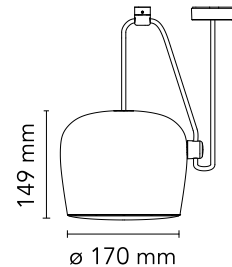

FLOS

F0095039 Ivy Anodized

Aim Small

Designed by Ronan & Erwan Bouroullec, 2014

12W - 725lm - 2700K - CRI> 90

Suspended light fitting. Body in varnished aluminium sheet, shade in photo-etched optical polycarbonate. Internal reflector in photo-etched PC. Directionable body. Powered directly from mains. The LED can be dimmed with a «Triac for Led» dimmer approved by Flos. Flos does not respond in case of wrong electrical connection system installations. The cable has a useful length of 9 metres and thus the lamp can be suspended 3 metres from the ceiling. Multiple rose with capacity to connect up to 5 Aim Small also available.

Are you a professional and your project needs consulting and support?

[BOOK AN APPOINTMENT](#)

Main specifications

EAN	8059607013533
Mounting	Suspension
Environment	Indoor dry location
Light source type	LED
LED type	LED Module
Lamp holder	LED Module
Power (W)	12
System power (W)	12
System flux (lm)	725

Physical

Colour	Ivy Anodized
Cord length (mm)	9000
Net weight (kg)	1.35
Package height (cm)	310
Package width (cm)	300
Package length (cm)	300
Package volume (m3)	0.03
IP internal	20

Download

[Mounting instructions](#)  PDF