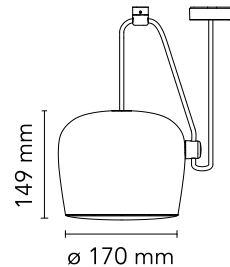

FLOS

F0095054 Light Silver Anodized

Aim Small

Designed by Ronan & Erwan Bouroullec, 2014

12W - 725lm - 2700K - CRI> 90

Suspended light fitting. Body in varnished aluminium sheet, shade in photo-etched optical polycarbonate. Internal reflector in photo-etched PC. Directionable body. Powered directly from mains. The LED can be dimmed with a «Triac for Led» dimmer approved by Flos. Flos does not respond in case of wrong electrical connection system installations. The cable has a useful length of 9 metres and thus the lamp can be suspended 3 metres from the ceiling. Multiple rose with capacity to connect up to 5 Aim Small also available.

Are you a professional and your project needs consulting and support?

BOOK AN APPOINTMENT

Main specifications

EAN	8059607000113
Mounting	Suspension
Environment	Indoor dry location
Light source type	LED
LED type	LED Module
Lamp holder	LED Module
Power (W)	12
System power (W)	12
System flux (lm)	725

Physical

Colour	Light Silver Anodized
Cord length (mm)	9000
Net weight (kg)	1.35
Package height (cm)	310
Package width (cm)	300
Package length (cm)	300
Package volume (m3)	0.03
IP internal	20

Download

Mounting instructions [↓ PDF](#)