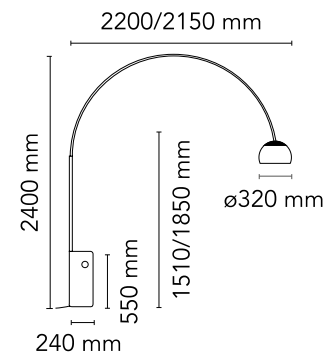

Are you a professional and your project needs consulting and support?

[BOOK AN APPOINTMENT](#)

Main specifications

EAN	8059607000946
Mounting	Floor
Environment	Indoor dry location
Light source type	Bulb
Lamp category	Halogen
Lamp holder	E27
Ilcos	HSGSA/S
Number of heads	1
Power (W)	70

Physical

Colour	Steel
Cord length (mm)	2700
Net weight (kg)	63.4
Package volume (m3)	0.13
IP internal	20

Download

Mounting instructions	PDF
Mounting instructions	PDF
Spare Parts	PDF

Schematic light drawing