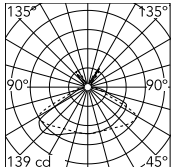

Physical

Colour	Steel
Cord length (mm)	2700
Net weight (kg)	63.4
Package volume (m3)	0.13
IP internal	20

Download

Mounting instructions	PDF
Mounting instructions	PDF
Spare Parts	PDF

Schematic light drawing