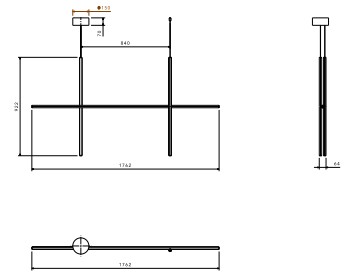

## Coordinates Suspension 2

Designed by Michael Anastassiades, 2020

55W - 2960lm - 2700K - CRI > 95

Coordinates is a lighting system with diffuse light composed of horizontal and vertical luminaries arranged in a bright grid of various shapes and complexities. Each element is made of extruded anodized aluminium with a champagne or argent finish and a diffuser in platinum optical silicone with an integrated LED strip (CRI 95). Each element is powered and supported by an invisible electrical and mechanical connection designed specifically to allow for the composition of the 4 hanging models (S1, S2, S3, S4) with 2.4-m cables. Each Coordinates configuration includes its own ceiling rose, whose integrated electronics allow for the use of different dimmer systems: push, 1-10, DALI. In the absence of these systems, the amount of light can be set during installation with the push system included in the rose.

### Physical

Colour	Argent
Length (mm)	1762
Cord length (mm)	2400
Net weight (kg)	2.7
Package volume (m3)	0.03
IP internal	20