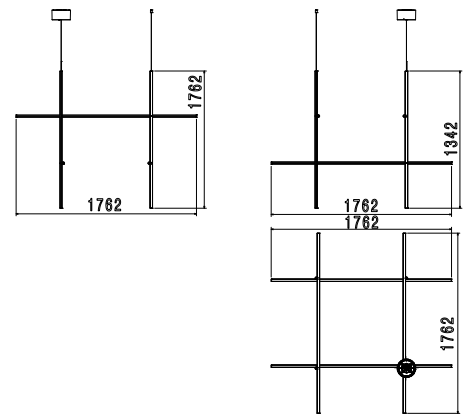

FLOS

F1880033 Argent

Coordinates Module Suspension

Designed by Michael Anastassiades, 2020

180W - 10230lm - 2700K - CRI> 90

Coordinates is a lighting system with diffuse light composed of horizontal and vertical luminaries arranged in a bright grid of various shapes and complexities. Each element is made of extruded anodized aluminium with a champagne finish and a diffuser in platinum optical silicone with an integrated LED strip (CRI 95). Each element is powered and supported by an invisible electrical and mechanical connection designed specifically to allow for the composition of the 4 hanging models (S1, S2, S3, S4) with 2.5-m cables. The 'S Module' is also available. Its geometry was designed to be repeated to create large grids for custom installations. Each Coordinates configuration includes its own ceiling rose, whose integrated electronics allow for the use of different dimmer systems: push, 1-10, DALI. In the absence of these systems, the amount of light can be set during installation with the push system included in the rose. The related CI III version is also available for each configuration for installations with a remote power supply.

Are you a professional and your project needs consulting and support?

[BOOK AN APPOINTMENT](#)

Main specifications

EAN	8059607032862
Mounting	Suspension
Environments	Indoor dry location
Light Source Type	LED
LED type	LED Module
Power (W)	180
System flux (lm)	10230

Physical

Colour	Argent
Length (mm)	1762
Cord length (mm)	2400
Net weight (kg)	8.7
Package volume (m3)	0.06
IP internal	20

Download

Mounting instructions [↓ PDF](#)

Photometric Files

ULD [↓ ZIP](#)

Technical Drawings