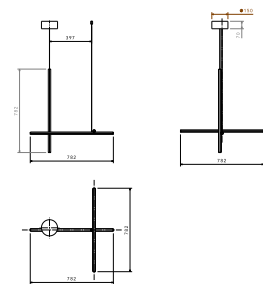

FLOS

F1860033 Argent

Coordinates Suspension 1

Designed by Michael Anastassiades, 2020

37W - 1920lm - 2700K - CRI > 95

Coordinates is a lighting system with diffuse light composed of horizontal and vertical luminaries arranged in a bright grid of various shapes and complexities. Each element is made of extruded anodized aluminium with a champagne or argent finish and a diffuser in platinum optical silicone with an integrated LED strip (CRI 95). Each element is powered and supported by an invisible electrical and mechanical connection designed specifically to allow for the composition of the 4 hanging models (S1, S2, S3, S4) with 2.4-m cables. Each Coordinates configuration includes its own ceiling rose, whose integrated electronics allow for the use of different dimmer systems: push, 1-10, DALI. In the absence of these systems, the amount of light can be set during installation with the push system included in the rose.

Are you a professional and your project needs consulting and support?

[BOOK AN APPOINTMENT](#)

Main specifications

EAN	8059607038321
Mounting	Suspension
Environments	Indoor dry location
Light Source Type	LED
LED type	LED Module
Power (W)	37
System flux (lm)	1920

Physical

Colour	Argent
Length (mm)	782
Cord length (mm)	2400
Net weight (kg)	2.1
Package volume (m3)	0.02
IP internal	20

Download

[Mounting instructions](#)  PDF

Photometric Files

[ULD](#)  ZIP

Technical Drawings