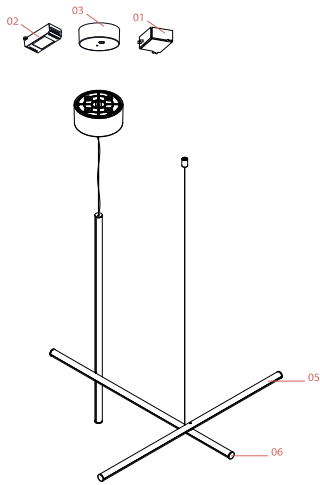

Spare Parts

01.	Power supply kit for Arrangements small & Noctambule	RF0410500
02.	Led dimmer kit	RF0410300