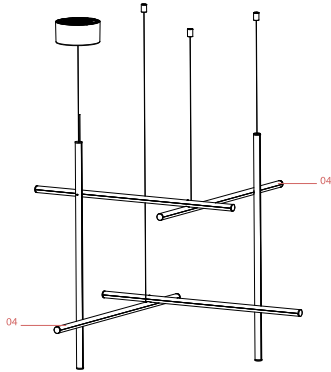

Spare Parts

01.	Power supply kit for Arrangements small & Noctambule	RF0410500
02.	Led dimmer kit	RF0410300