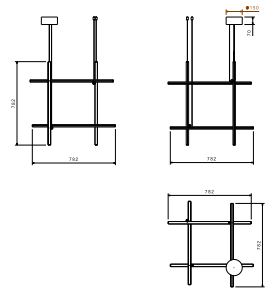

FLOS

F1850033 Argent

Coordinates Suspension 3

Designed by Michael Anastassiades, 2020

71W - 3850lm - 2700K - CRI > 95

Coordinates is a lighting system with diffuse light composed of horizontal and vertical luminaries arranged in a bright grid of various shapes and complexities. Each element is made of extruded anodized aluminium with a champagne or argent finish and a diffuser in platinum optical silicone with an integrated LED strip (CRI 95). Each element is powered and supported by an invisible electrical and mechanical connection designed specifically to allow for the composition of the 4 hanging models (S1, S2, S3, S4) with 2.4-m cables. Each Coordinates configuration includes its own ceiling rose, whose integrated electronics allow for the use of different dimmer systems: push, 1-10, DALI. In the absence of these systems, the amount of light can be set during installation with the push system included in the rose.

Physical

Colour	Argent
Length (mm)	782
Cord length (mm)	2400
Net weight (kg)	3.2
Package volume (m3)	0.04
IP internal	20

Download

[Mounting instructions](#) PDF

Photometric Files

[ULD](#) ZIP

Technical Drawings