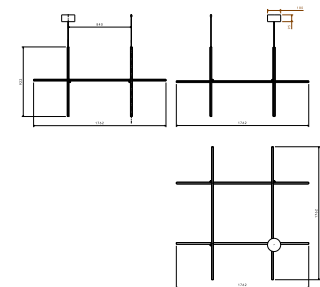

FLOS

F1854033 Argent

Coordinates Suspension 4

Designed by Michael Anastassiades, 2020

161W - 8830lm - 2700K - CRI > 95

Coordinates is a lighting system with diffuse light composed of horizontal and vertical luminaries arranged in a bright grid of various shapes and complexities. Each element is made of extruded anodized aluminium with a champagne or argent finish and a diffuser in platinum optical silicone with an integrated LED strip (CRI 95). Each element is powered and supported by an invisible electrical and mechanical connection designed specifically to allow for the composition of the 4 hanging models (S1, S2, S3, S4) with 2.4-m cables. Each Coordinates configuration includes its own ceiling rose, whose integrated electronics allow for the use of different dimmer systems: push, 1-10, DALI. In the absence of these systems, the amount of light can be set during installation with the push system included in the rose.

Are you a professional and your project needs consulting and support?

[BOOK AN APPOINTMENT](#)

Main specifications

EAN	8059607038383
Mounting	Suspension
Environments	Indoor dry location
Light Source Type	LED
LED type	LED Module
Power (W)	161
System flux (lm)	8830

Physical

Colour	Argent
Length (mm)	1762
Cord length (mm)	2400
Net weight (kg)	7.9
Package volume (m3)	0.06
IP internal	20

Download

Mounting instructions [↓ PDF](#)

Photometric Files

ULD [↓ ZIP](#)

Technical Drawings