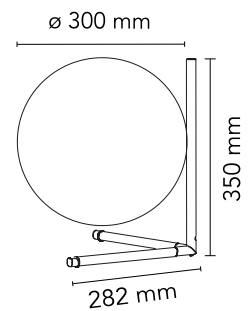

Are you a professional and your project needs consulting and support?

[BOOK AN APPOINTMENT](#)

Main specifications

EAN	8059607002902
Mounting	Table
Environment	Indoor dry location
Light source type	Bulb
Lamp category	Halogen
Lamp holder	E27
Ilcos	HSGS
Number of heads	1
Power (W)	205

Physical

Colour	Black
Net weight (kg)	2.35
Package volume (m3)	0.07
IP internal	20

Download

[Mounting instructions](#) PDF

[Spare Parts](#) PDF

Photometric Files

[LDT / IES](#) LDT

Technical Drawings