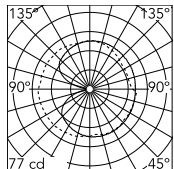

Schematic light drawing

Luminous flux Luminaire
1252 lm

Photometric

Lighting type	Total
Light distribution	Asymmetric

Electrical

Insulation class	II
Frequency (Hz)	50/60
Main voltage (Vac)	220-240
Dimmable	Yes
Dimming interface	Dimmer Integrated
Plug type	Type C
Batteries inside	No
Charging min time	No