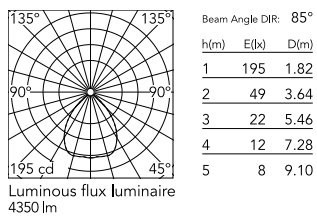

EAN	8059607005781
Mounting	Floor
Environment	Outdoor wet location
Light source type	Bulb
Lamp holder	E27
Iicos	HSGS
Number of heads	1
Power (W)	230

Physical

Colour	Panama
Orientation	Fixed
Net weight (kg)	24
Package volume (m3)	0.78
IP internal	44
IP external	44

Schematic light drawing

Photometric

Lighting type	Direct
Light distribution	Symmetric
Beam angle C0-180 (°)	85
Beam angle C90-270 (°)	85

Electrical

Insulation class	II
Frequency (Hz)	50/60
Main voltage (Vac)	220-250
Dimmable	Yes
Dimming interface	Remote Dimmable (Dimmer Not Included)
Emergency type	No
Batteries inside	No
Charging min time	No