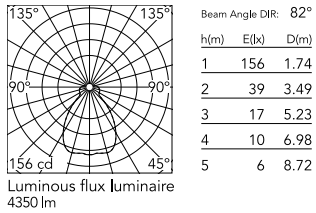

Main specifications

EAN	8059607005798
Mounting	Floor
Environment	Outdoor wet location
Light source type	Bulb
Lamp holder	E27
Iicos	HSGS
Number of heads	1
Power (W)	230

Physical

Colour	Green Wall
Orientation	Fixed
Net weight (kg)	24
Package volume (m3)	0.78
IP internal	44
IP external	44

Schematic light drawing

Photometric

Lighting type	Direct
Light distribution	Symmetric
Beam angle C0-180 (°)	85
Beam angle C90-270 (°)	85

Electrical

Insulation class	II
Frequency (Hz)	50/60
Main voltage (Vac)	220-250
Dimmable	Yes
Dimming interface	Remote Dimmable (Dimmer Not Included)
Emergency type	No
Batteries inside	No
Charging min time	No