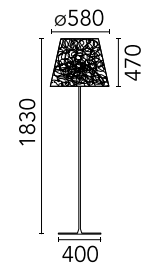

Main specifications

EAN	8059607005798
Mounting	Floor
Environment	Outdoor wet location
Light source type	Bulb
Lamp holder	E27
Iicos	HSGS
Number of heads	1
Power (W)	230

Physical

Colour	Green Wall
Orientation	Fixed
Net weight (kg)	24
Package volume (m3)	0.78
IP internal	44
IP external	44

Notes

Light source not included. HSGS E27: 1x250W or 1 LED: 21W - 2450 lm - 3000K
We recommend using a connection system with a degree of protection greater than or equal to the degree of protection of the luminaire.