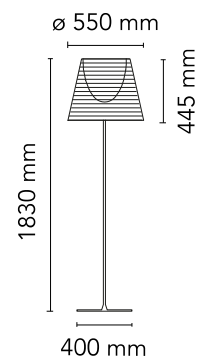

FLOS

■ F6301030 Fumée

KTribe Floor 3

Designed by Philippe Starck, 2007

Halogen - 250W

Floor lamp providing diffused lighting. Base, rod support and diffuser support in die-cast, polished and chrome-plated Zamak alloy. Galvanized P04 steel base cover. Injectionmolded PC (polycarbonate) opal inner diffuser and support for the lamp-holder. Outer diffusers in transparent or fumée PMMA (polymethylmethacrylate), and silver or bronze on the inner surface, by vacuum aluminum coating. Injection-molded PC (polycarbonate) upper ring, completely transparent or transparent diffuser and silver diffuser) or transparent brown for the outer bronze diffuser. On the cable there is the electronic dimmer which allows the regulation of light brightness.

Are you a professional and your project needs consulting and support?

[BOOK AN APPOINTMENT](#)

Main specifications

| | |
|-------------------|---------------------|
| EAN | 8059607005897 |
| Mounting | Floor |
| Enviroment | Indoor dry location |
| Light source type | Bulb |
| Lamp category | Halogen |
| Lamp holder | E27 |
| Ilcos | HSGS |
| Number of heads | 1 |
| Power (W) | 250 |

Physical

| | |
|---------------------|-------|
| Colour | Fumée |
| Net weight (kg) | 16 |
| Package volume (m3) | 0.73 |
| IP internal | 20 |

Download

| | |
|---------------------------------------|-----------------------|
| Mounting instructions | ↓ PDF |
| Spare Parts | ↓ PDF |