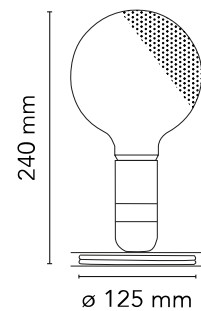

## Lampadina

Designed by Achille Castiglioni, 1972

LED retrofit - 5W - 241lm - 2700K

Table lamp providing direct, diffused light. Anodized aluminum base serves to contain excess power cord. Bakelite lamp-holder, painted to match the switch in the orange and black colors. Clear globe lamp is partially sandblasted to diffuse the light.

### Main specifications

EAN	8059607033289
Mounting	Table
Environments	Indoor dry location
Light Source Type	Bulb
Lamp category	LED retrofit
Lamp type	G125
Lamp holders	E27
Bulb finish	Semifrosted
Number of heads	1
Power (W)	5
System flux (lm)	241

### Physical

Colour	White
Cord length (mm)	2300
Net weight (kg)	0.35
Package volume (m3)	0.01
IP internal	20