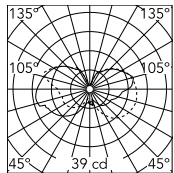

Physical

Colour	Green
Cord length (mm)	2300
Net weight (kg)	0.35
Package height (cm)	250
Package width (cm)	140
Package length (cm)	145
Package volume (m3)	0.01
IP internal	20

Download

Mounting instructions [↓ PDF](#)

Photometric Files

LDT / IES [↓ LDT](#)

Technical Drawings

2D [↓ ZIP](#)

3D [↓ ZIP](#)

Schematic light drawing

Luminous flux luminaire
241 lm

Photometric