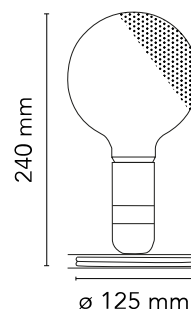

FLOS

 F3299039 Green

Lampadina

Designed by Achille Castiglioni, 1972

LED retrofit - 5W - 241lm - 2700K

Table lamp providing direct, diffused light. Anodized aluminum base serves to contain excess power cord. Bakelite lamp-holder, painted to match the switch in the orange and black colors. Clear globe lamp is partially sandblasted to diffuse the light.

Are you a professional and your project needs consulting and support?

[BOOK AN APPOINTMENT](#)

Main specifications

EAN	8059607033326
Mounting	Table
Environments	Indoor dry location
Light Source Type	Bulb
Lamp category	LED retrofit
Lamp type	G125
Lamp holders	E27
Bulb finish	Semifrosted
Number of heads	1
Power (W)	5
System flux (lm)	241

Physical

Colour	Green
Cord length (mm)	2300
Net weight (kg)	0.35
Package height (cm)	250
Package width (cm)	140
Package length (cm)	145
Package volume (m3)	0.01
IP internal	20

Download

Mounting instructions [↓ PDF](#)

Photometric Files

LDT / IES [↓ LDT](#)

Technical Drawings

2D [↓ ZIP](#)

3D [↓ ZIP](#)

Schematic light drawing

Luminous flux luminaire
241 lm

Photometric