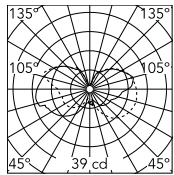

Physical

Colour	Orange
Cord length (mm)	2300
Net weight (kg)	0.35
Package height (cm)	250
Package width (cm)	140
Package length (cm)	145
Package volume (m3)	0.01
IP internal	20

Download

Mounting instructions [↓ PDF](#)

Photometric Files

LDT / IES [↓ LDT](#)

Technical Drawings

2D [↓ ZIP](#)

3D [↓ ZIP](#)

Schematic light drawing

Photometric

Lighting type	Total
Light distribution	Asymmetric
CCT (K)	2700