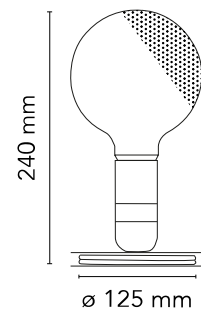

FLOS

 F3299075 Orange

Lampadina

Designed by Achille Castiglioni, 1972

LED retrofit - 5W - 241lm - 2700K

Table lamp providing direct, diffused light. Anodized aluminum base serves to contain excess power cord. Bakelite lamp-holder, painted to match the switch in the orange and black colors. Clear globe lamp is partially sandblasted to diffuse the light.

Are you a professional and your project needs consulting and support?

[BOOK AN APPOINTMENT](#)

Main specifications

EAN	8059607033319
Mounting	Table
Environments	Indoor dry location
Light Source Type	Bulb
Lamp category	LED retrofit
Lamp type	G125
Lamp holders	E27
Bulb finish	Semifrosted
Number of heads	1
Power (W)	5
System flux (lm)	241

Physical

Colour	Orange
Cord length (mm)	2300
Net weight (kg)	0.35
Package height (cm)	250
Package width (cm)	140
Package length (cm)	145
Package volume (m3)	0.01
IP internal	20

Download

Mounting instructions [↓ PDF](#)