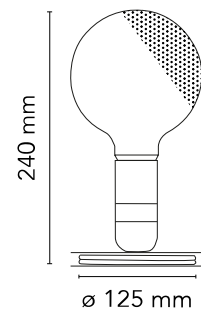

FLOS

■ F3300000 Black

Lampadina

Designed by Achille Castiglioni, 1972

LED retrofit - 5W - 241lm - 2700K

Table lamp providing direct, diffused light. Anodized aluminum base serves to contain excess power cord. Bakelite lamp-holder, painted to match the switch in the orange and black colors. Clear globe lamp is partially sandblasted to diffuse the light.

Are you a professional and your project needs consulting and support?

BOOK AN APPOINTMENT

Main specifications

EAN	8059607018880
Mounting	Table
Environments	Indoor dry location
Light Source Type	Bulb
Lamp category	LED retrofit
Lamp type	G125
Lamp holders	E27
Bulb finish	Semifrosted
Number of heads	1
Power (W)	5
System flux (lm)	241

Physical

Colour	Black
Cord length (mm)	2300
Net weight (kg)	0.35
Package height (cm)	250
Package width (cm)	140
Package length (cm)	145
Package volume (m3)	0.01
IP internal	20

Download

Mounting instructions [↓ PDF](#)

Photometric Files

LDT / IES [↓ LDT](#)

Technical Drawings

2D [↓ ZIP](#)

3D [↓ ZIP](#)

Schematic light drawing

Luminous flux luminaire
241 lm

Photometric