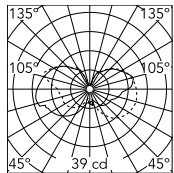

Physical

Colour	Black
Cord length (mm)	2300
Net weight (kg)	0.35
Package height (cm)	250
Package width (cm)	140
Package length (cm)	145
Package volume (m3)	0.01
IP internal	20

Download

Mounting instructions [↓ PDF](#)

Photometric Files

LDT / IES [↓ LDT](#)

Technical Drawings

2D [↓ ZIP](#)

3D [↓ ZIP](#)

Schematic light drawing

Luminous flux luminaire
241 lm

Photometric