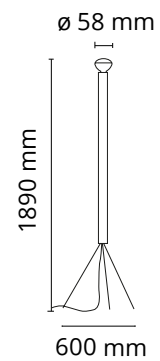

FLOS

F3772009 White

Luminator

Designed by Achille and Pier Giacomo Castiglioni, 1954

Floor lamp providing indirect light. Bulb with reflector. Iron stem with painted finish. Painted galvanized metal legs.

Are you a professional and your project needs consulting and support?

[BOOK AN APPOINTMENT](#)

Main specifications

EAN	8059607606056
Mounting	Floor
Environment	Indoor dry location
Light source type	Bulb
Lamp category	Halogen
Lamp holder	E27
Ilcos	HSGSR
Number of heads	1
Power (W)	105

Physical

Colour	White
Cord length (mm)	2800
Net weight (kg)	3.7
Package height (cm)	12
Package width (cm)	152
Package length (cm)	14
Package volume (m3)	0.03
IP internal	20

Download

[Mounting instructions](#) PDF