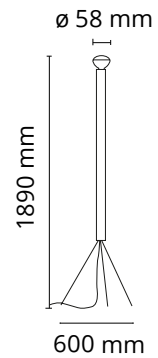

FLOS

 F3772035 Red

Luminator

Designed by Achille and Pier Giacomo Castiglioni, 1954

Floor lamp providing indirect light. Bulb with reflector. Iron stem with painted finish. Painted galvanized metal legs.

Are you a professional and your project needs consulting and support?

[BOOK AN APPOINTMENT](#)

Main specifications

EAN	8059607606032
Mounting	Floor
Environment	Indoor dry location
Light source type	Bulb
Lamp category	Halogen
Lamp holder	E27
Ilcos	HSGSR
Number of heads	1
Power (W)	105

Physical

Colour	Red
Cord length (mm)	2800
Net weight (kg)	3.7
Package height (cm)	12
Package width (cm)	152
Package length (cm)	14
Package volume (m3)	0.03
IP internal	20

Download

[Mounting instructions](#)  PDF